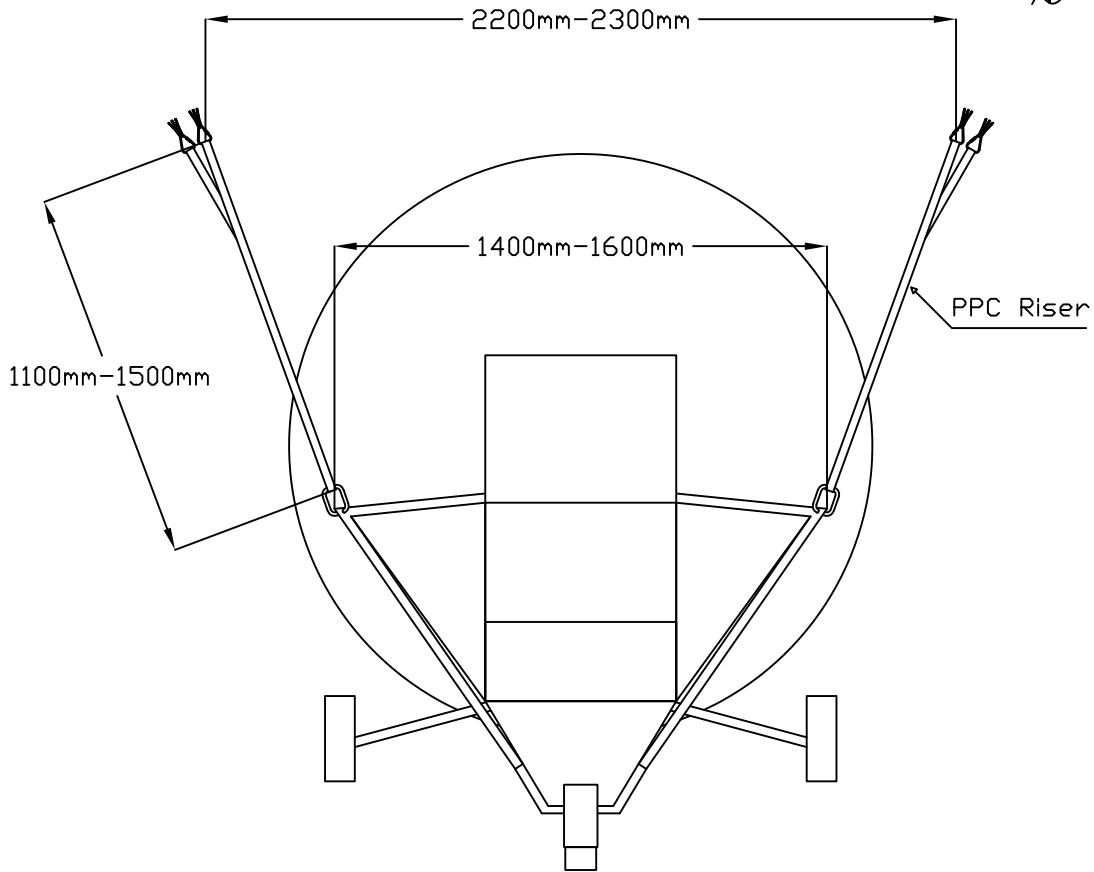

The risers must be level
(Equal length)

* For American style PPC trikes with wide spread hook in
* All measurements are in mm

Drawn by Adam Wechsler	Part N	Toll ±10	
Date 27.07.15	Name	Drawing N	
Scale	PPC Wing Connection to Trike		
Approved Anatoly Cohn			
APCO Aviation LTD. 		Product	Revision
		Applicable to all APCO PPC wings	3

The risers must be level
(Equal length)

* For American style PPC trikes with wide spread hook in
* All measurements are in mm

Drawn by Adam Wechsler	Part N	Toll ±10	
Date 06.02.18	Name	Drawing N	
Scale	PPC Wing Connection to 110 sred Trike		
Approved Anatoly Cohn			
APCO Aviation LTD. 		Product	Revision
		Applicable to all APCO PPC wings	0