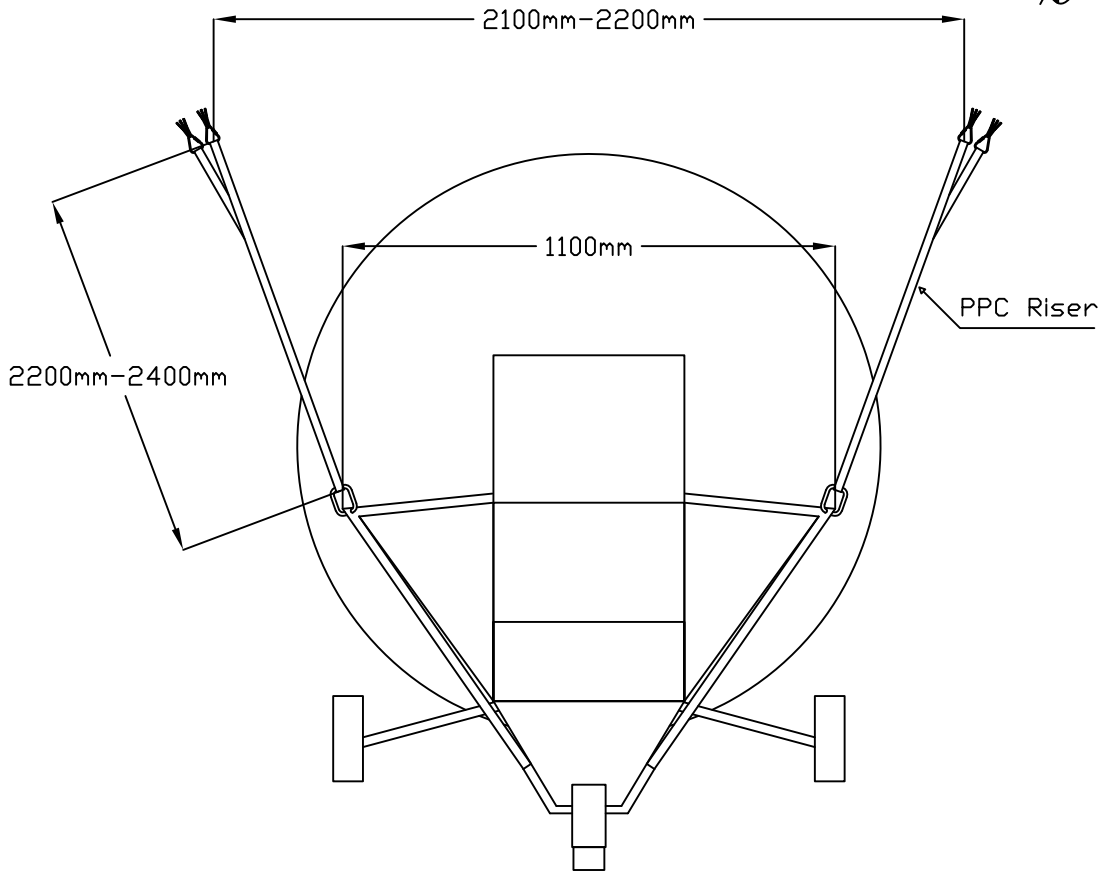

The risers must be level
(Equal length)

* For American style PPC trikes with wide spread hook in
* All measurements are in mm

Drawn by Adam Wechsler	Part N	Toll ±10	
Date 27.07.15	Name	Drawing N	
Scale	PPC Wing Connection to Trike		
Approved Anatoly Cohn			
APCO Aviation LTD. 		Product	Revision
		Applicable to all APCO PPC wings	3

The risers must be level
(Equal length)

* For American style PPC trikes with wide spread hook in
* All measurements are in mm

Drawn by Adam Wechsler	Part N	Toll ±10	
Date 06.02.18	Name	Drawing N	
Scale	PPC Wing Connection to 110 sred Trike		
Approved Anatoly Cohn			
APCO Aviation LTD. 		Product	Revision
		Applicable to all APCO PPC wings	0